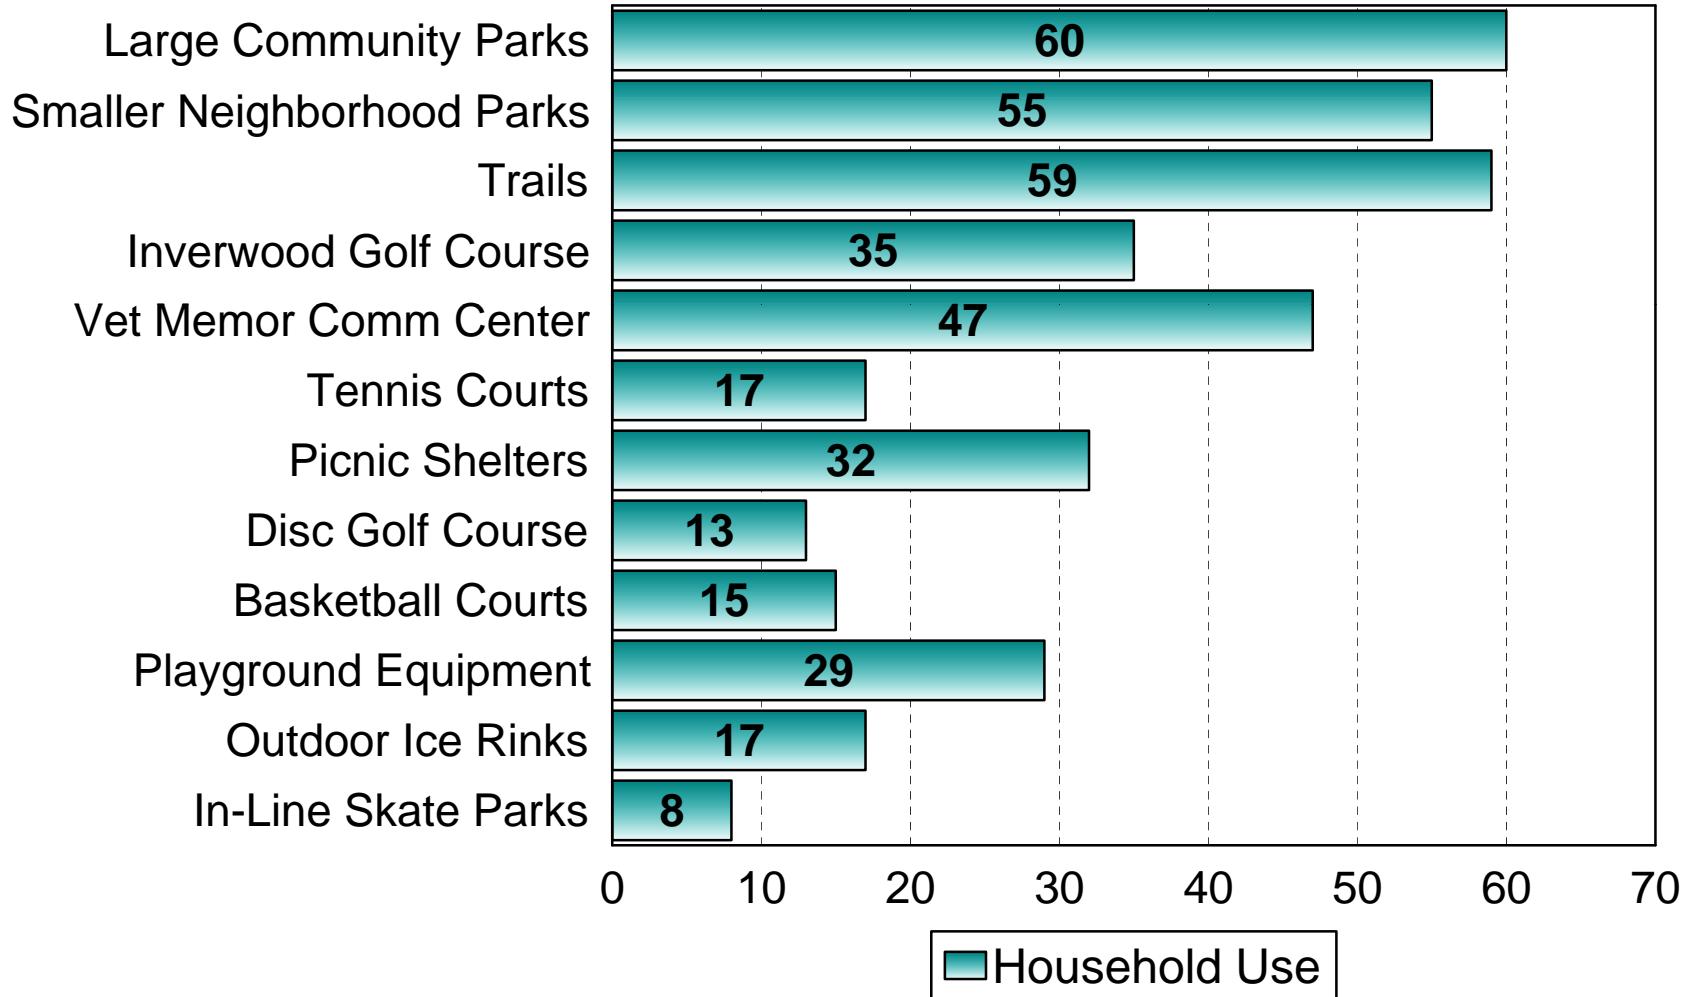

2010 City of Inver Grove Heights

City Service Importance

2010 City of Inver Grove Heights

City Service Funding

2010 City of Inver Grove Heights

Unsafe City Areas

2010 City of Inver Grove Heights

General Feeling of Safety

2010 City of Inver Grove Heights

Walking Alone at Night in Neighborhood

In Their Home

Park Usage

2010 City of Inver Grove Heights

Meeting Household Needs

2010 City of Inver Grove Heights

Leave City to go to Work