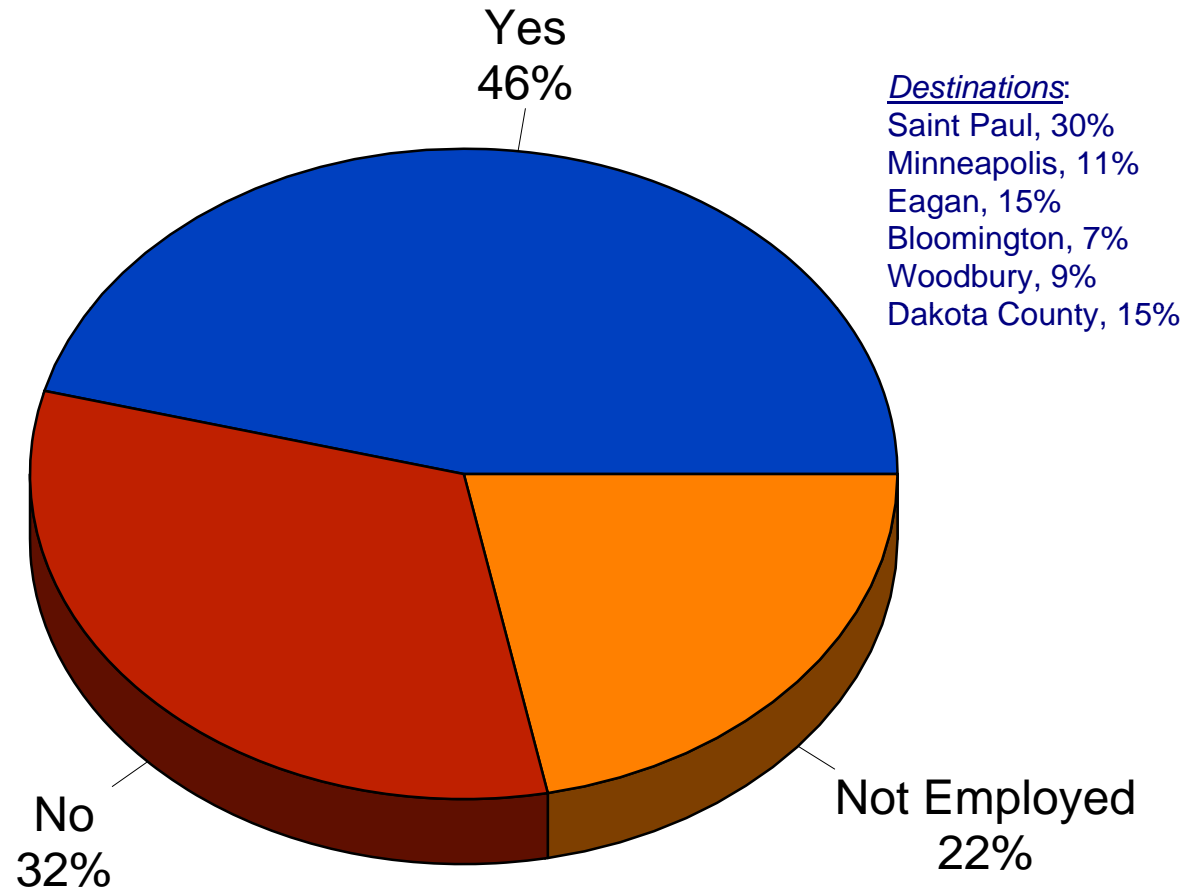

Leave City to go to Work

2010 City of Inver Grove Heights