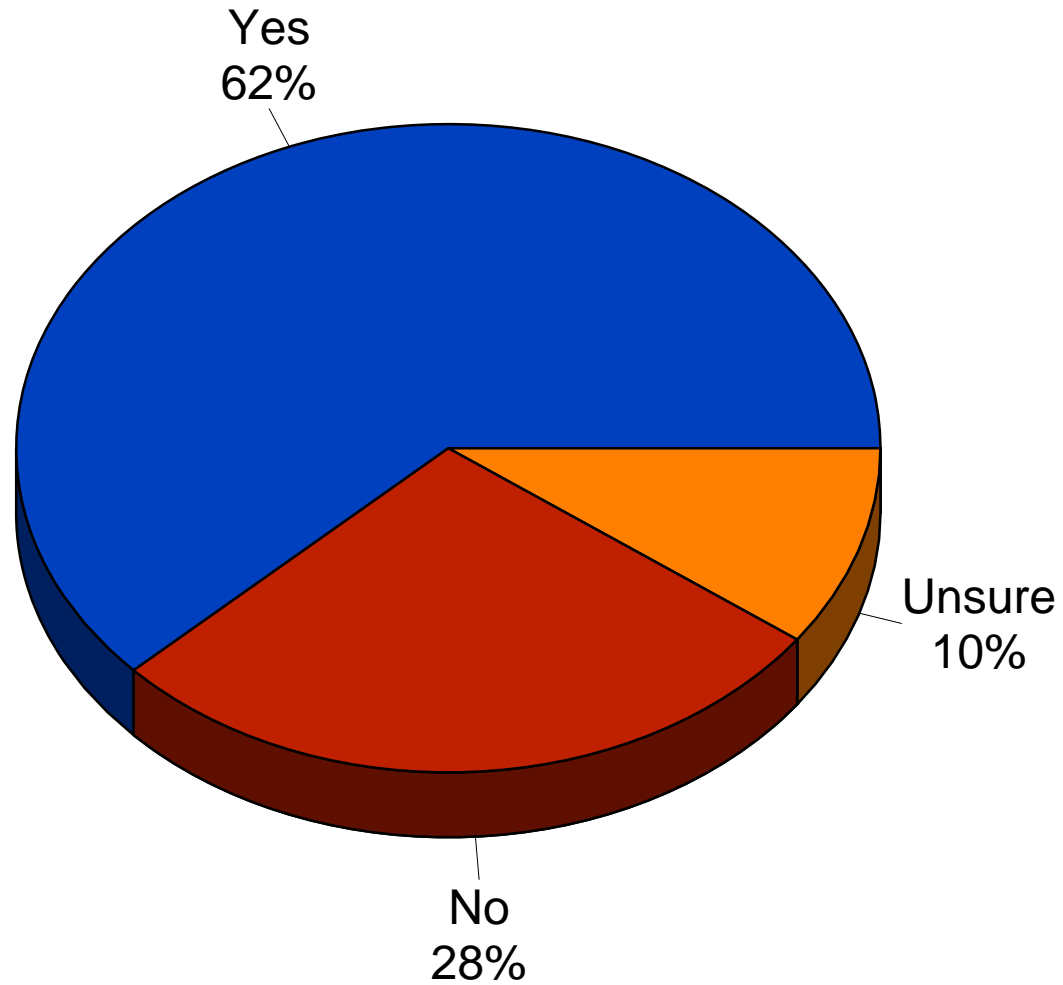

2010 City of Inver Grove Heights

Walking Alone at Night in Neighborhood

In Their Home

Park Usage

2010 City of Inver Grove Heights

Meeting Household Needs

2010 City of Inver Grove Heights

Leave City to go to Work

2010 City of Inver Grove Heights

Ease of Intra-City Travel

2010 City of Inver Grove Heights

Empowerment

2010 City of Inver Grove Heights

City Council Rating

2010 City of Inver Grove Heights

City Staff Rating