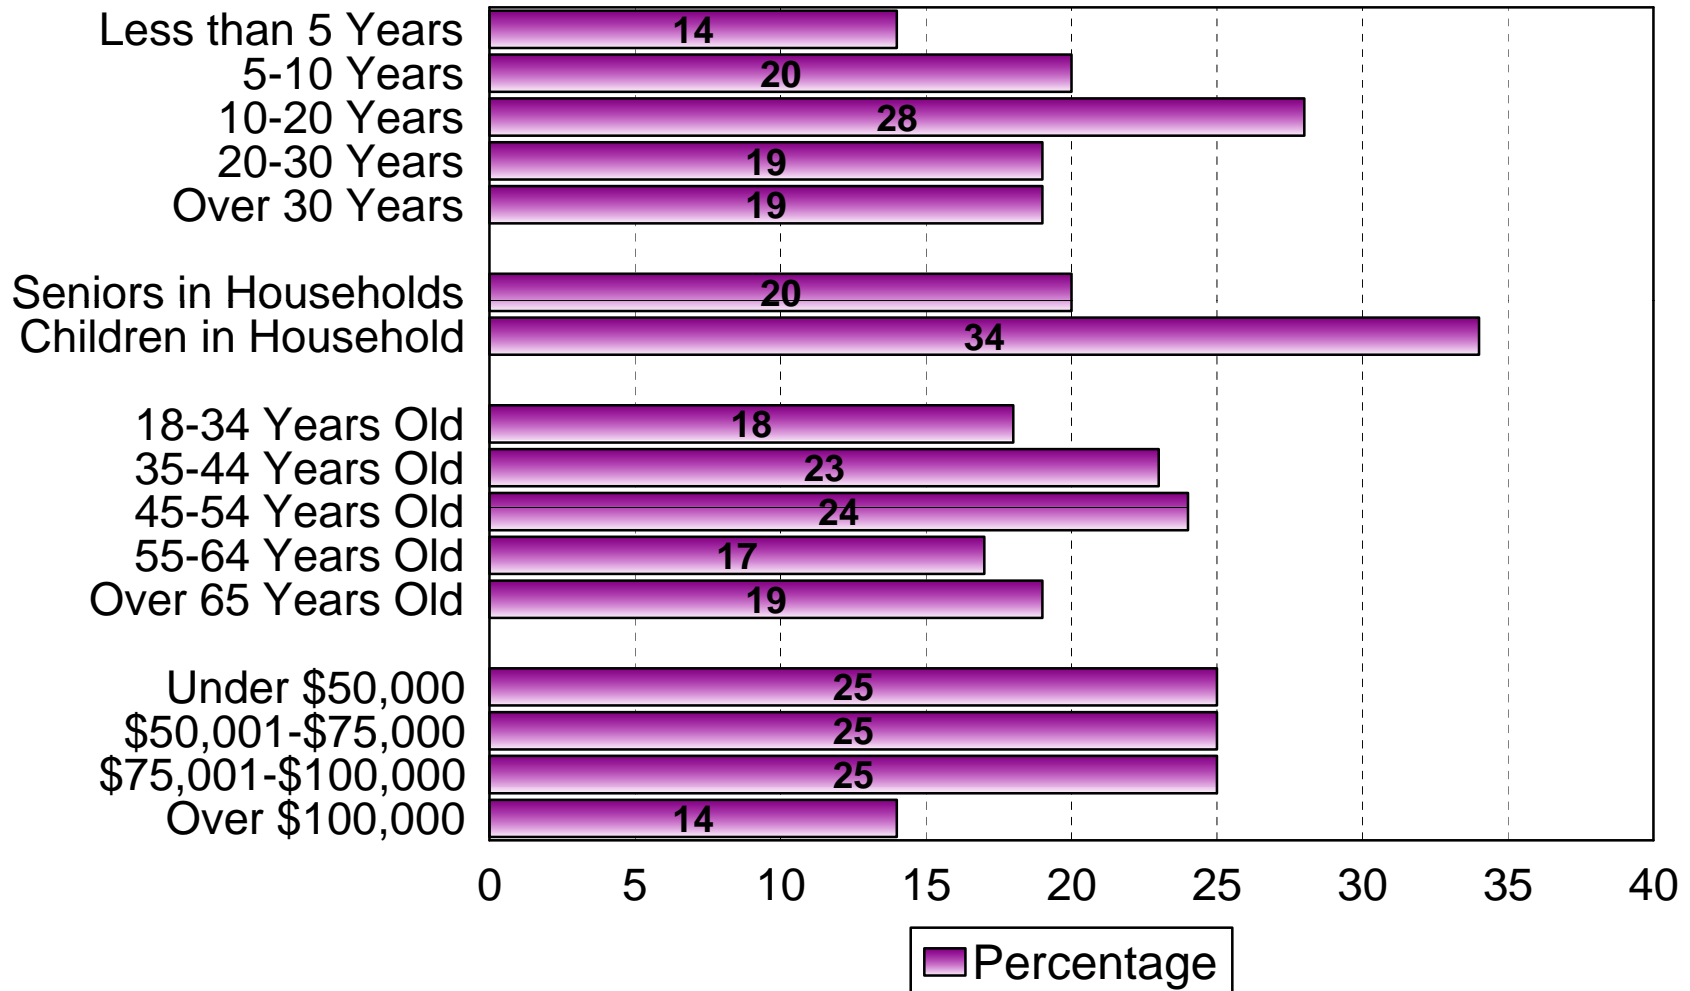

City of Inver Grove Heights

2010 Quality of Life Study

Decision Resources, Ltd.

City Demographics

2010 City of Inver Grove Heights

Quality of Life Rating

2010 City of Inver Grove Heights

Like Most about City

2010 City of Inver Grove Heights

Most Serious Issue

2010 City of Inver Grove Heights

Perception of Community

2010 City of Inver Grove Heights

Strength of Community Identity

2010 City of Inver Grove Heights

Closest Connection