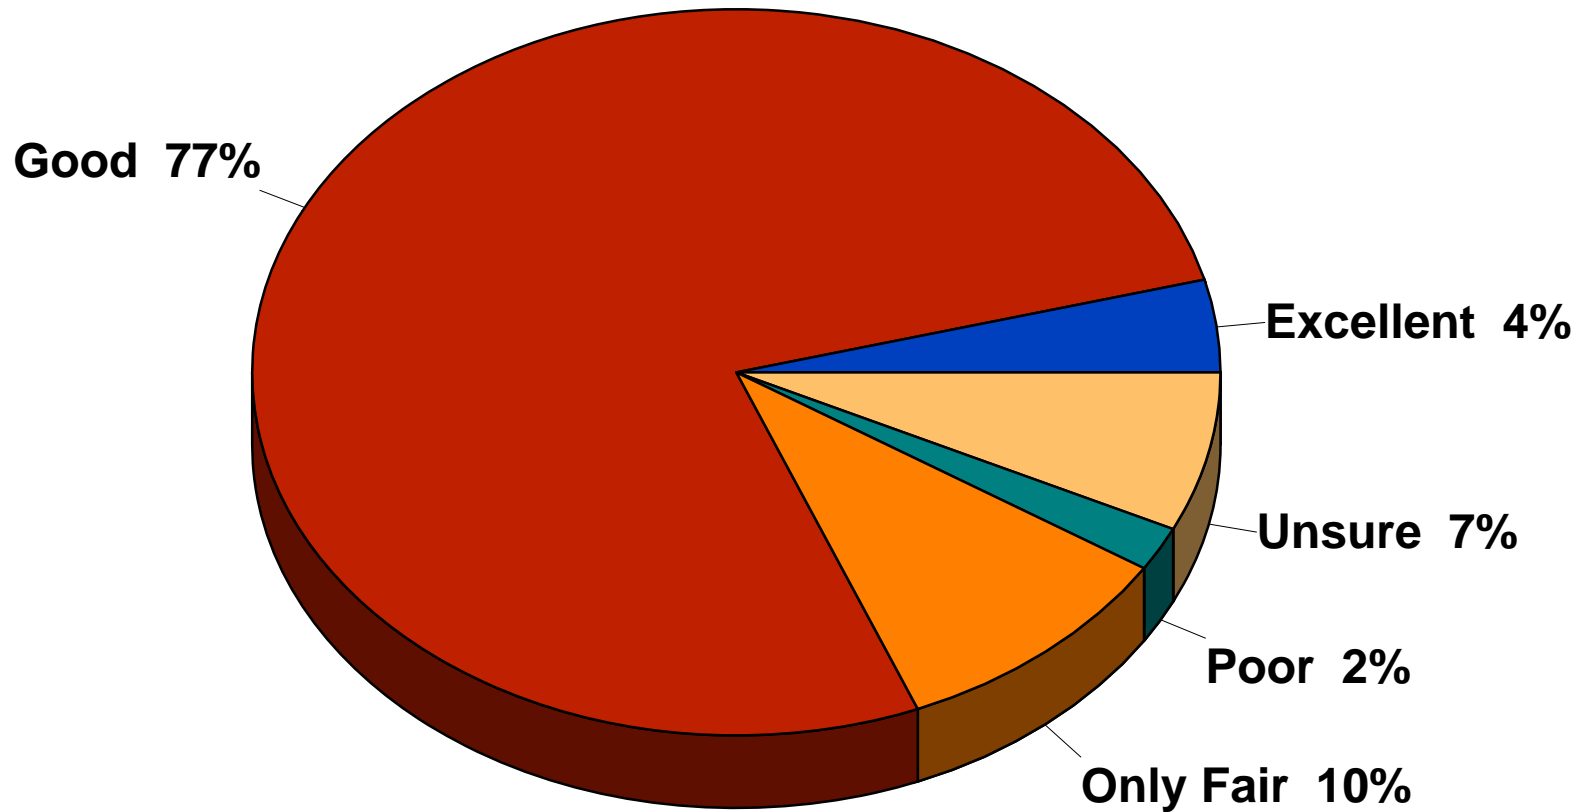

City Staff Rating

2010 City of Inver Grove Heights