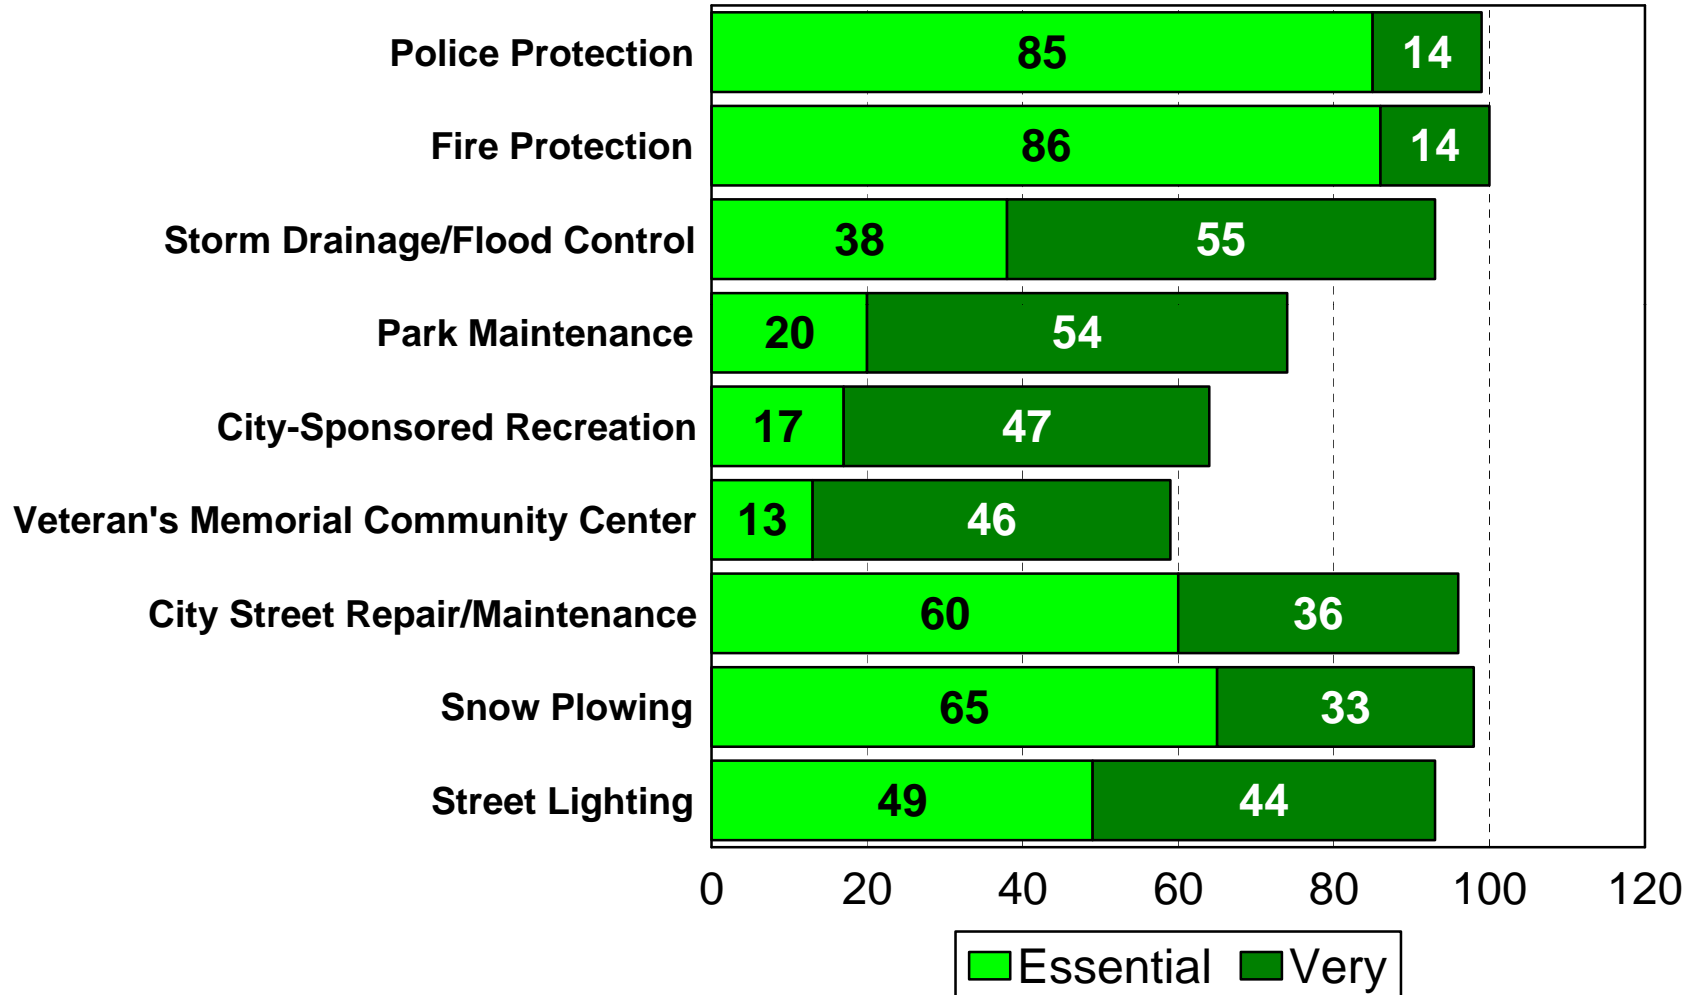

City Service Importance

2010 City of Inver Grove Heights