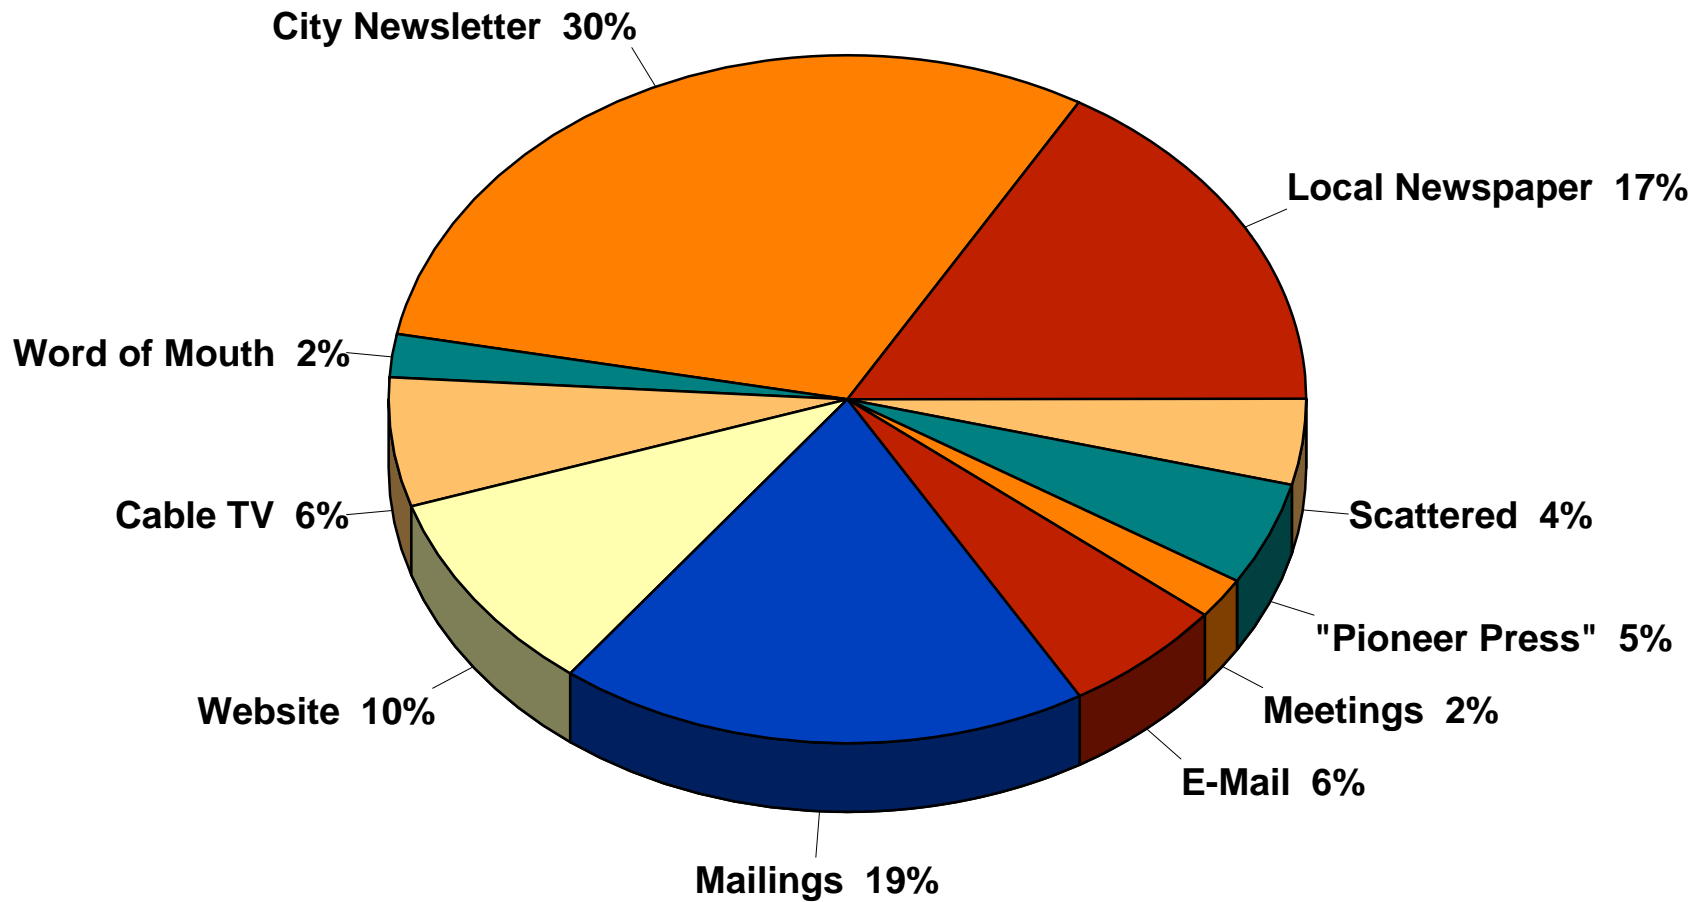

Preferred Information Source

2010 City of Inver Grove Heights