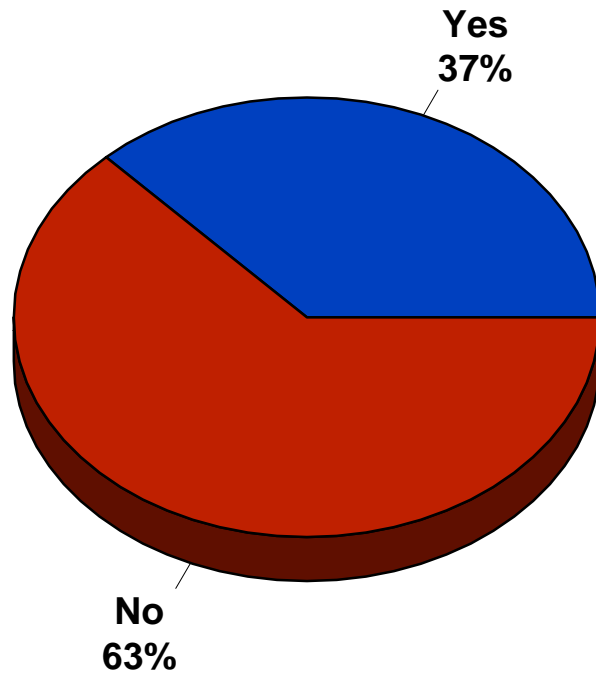

Inver Grove Heights City Hall

2010 City of Inver Grove Heights

Contact City Hall