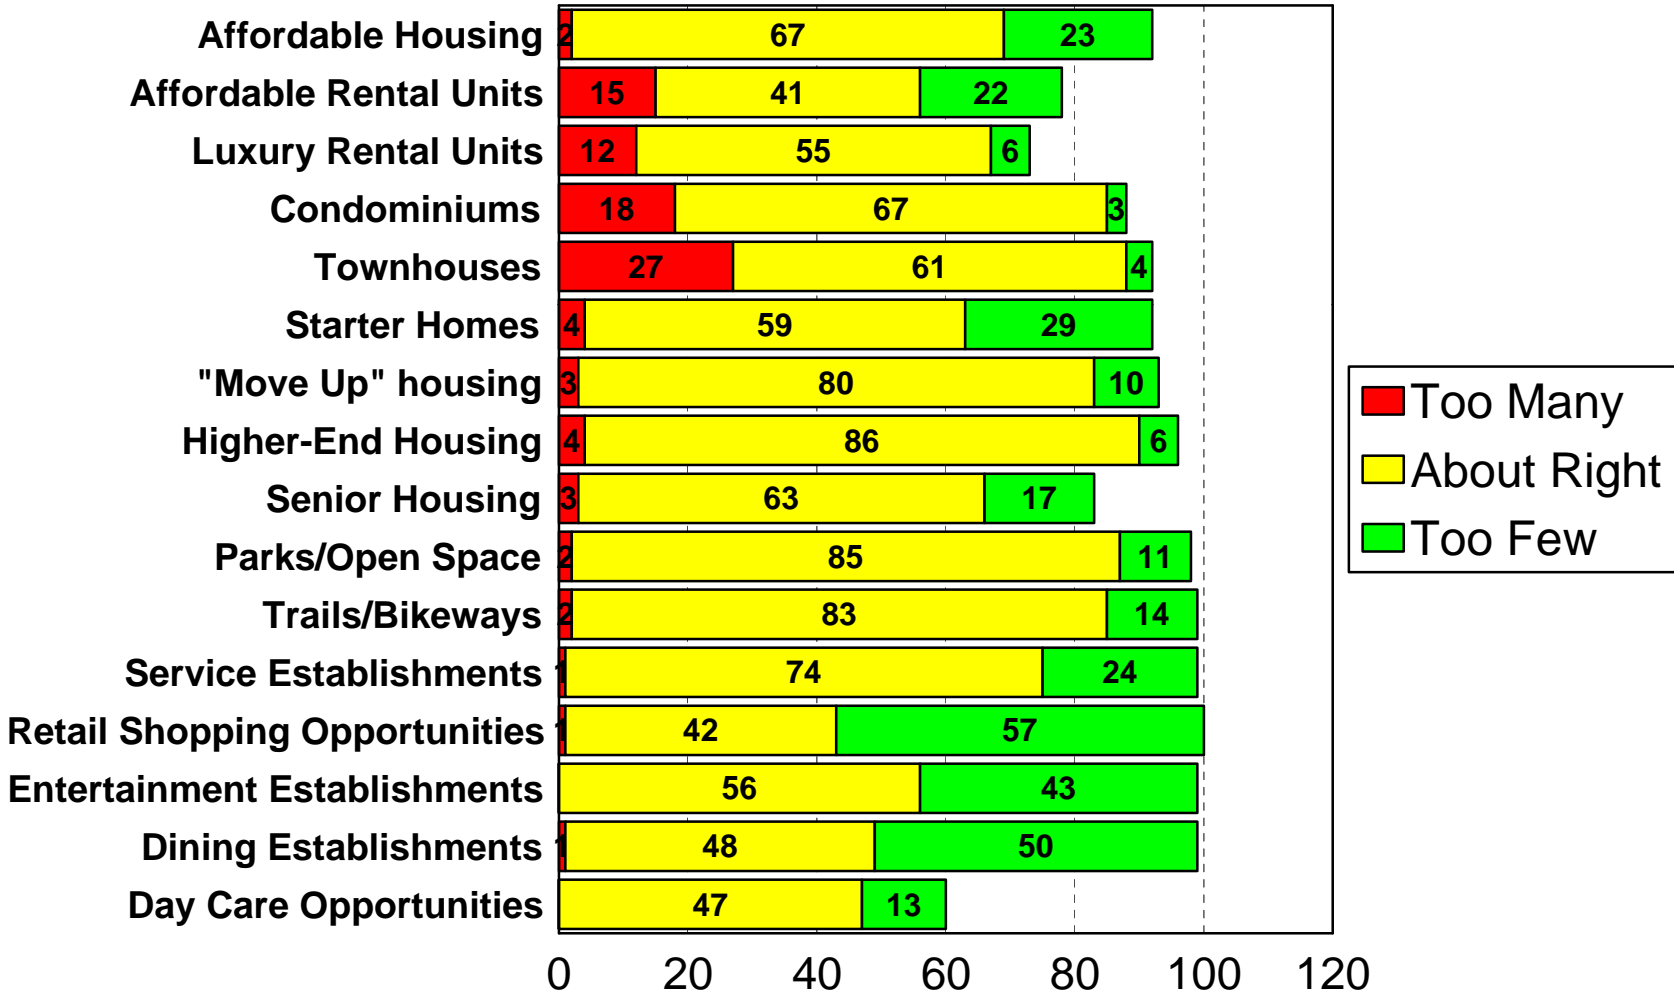

2010 City of Inver Grove Heights

Most Serious Issue

2010 City of Inver Grove Heights

Perception of Community

2010 City of Inver Grove Heights

Strength of Community Identity

2010 City of Inver Grove Heights

Closest Connection

2010 City of Inver Grove Heights

General City Heading

2010 City of Inver Grove Heights

City Characteristics

2010 City of Inver Grove Heights

City Property Tax Level

2010 City of Inver Grove Heights

Perception of City Property Tax

2010 City of Inver Grove Heights

Tax Increase to Maintain

2010 City of Inver Grove Heights

Tax Increase to Improve

2010 City of Inver Grove Heights

Value of City Services

2010 City of Inver Grove Heights

City Service Ratings