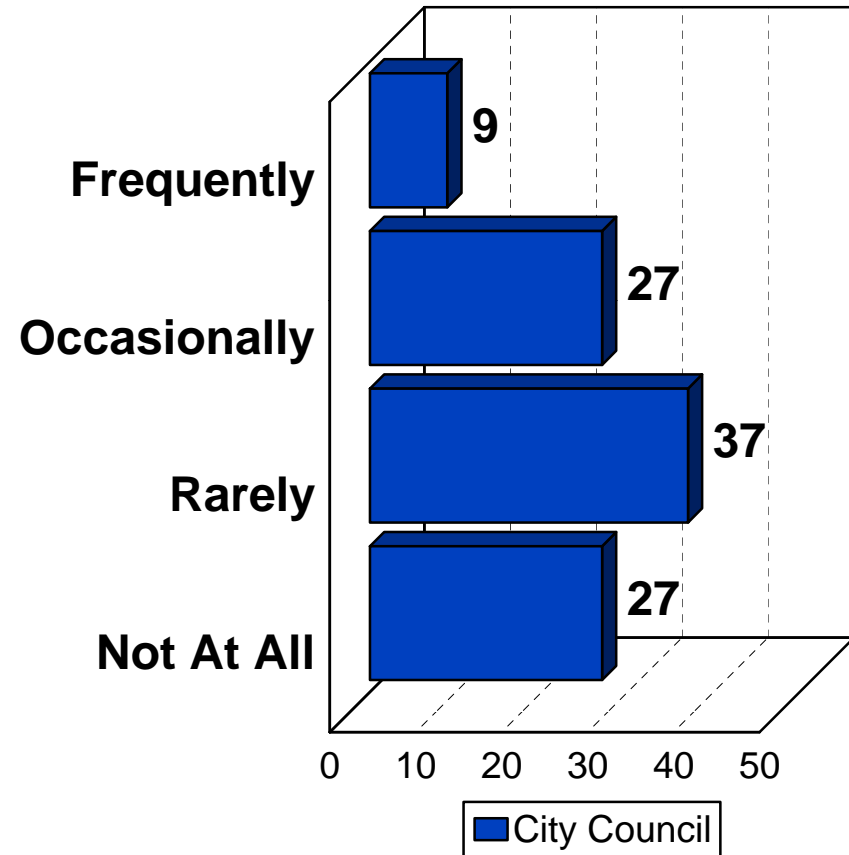

Preferred Information Source

2010 City of Inver Grove Heights

"Insights"

2010 City of Inver Grove Heights

Cable Television

2010 City of Inver Grove Heights

Cable Television
Subscriber

Program Viewership