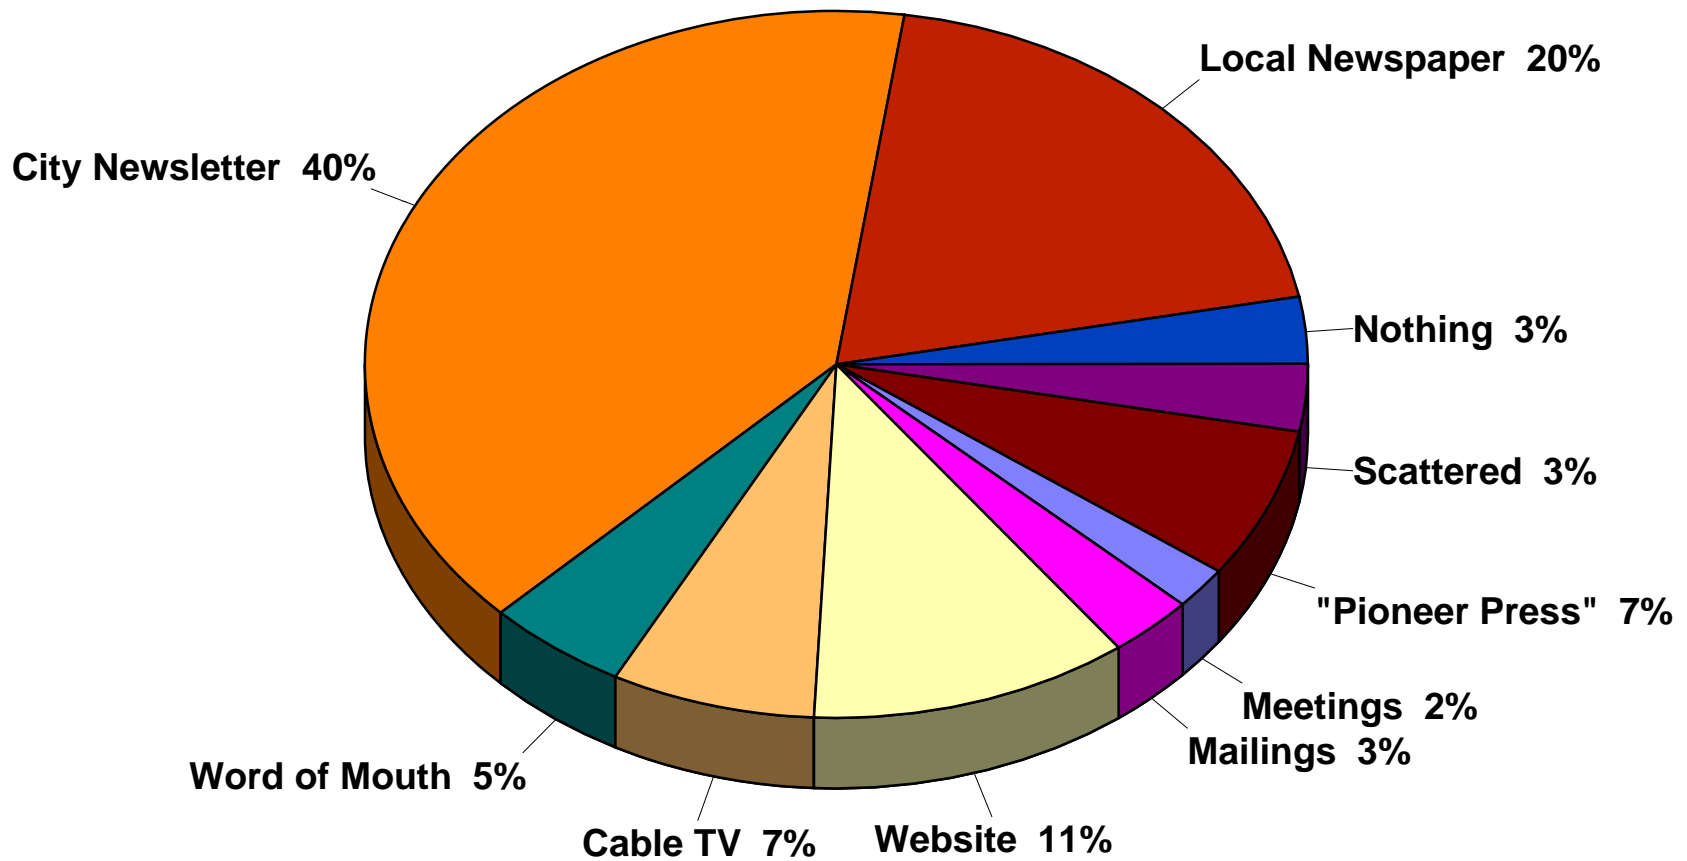

2010 City of Inver Grove Heights

Inver Grove Heights City Hall

2010 City of Inver Grove Heights

Contact City Hall

Customer Service Dimensions

Principal Information Source

2010 City of Inver Grove Heights

Decision Resources, Ltd.