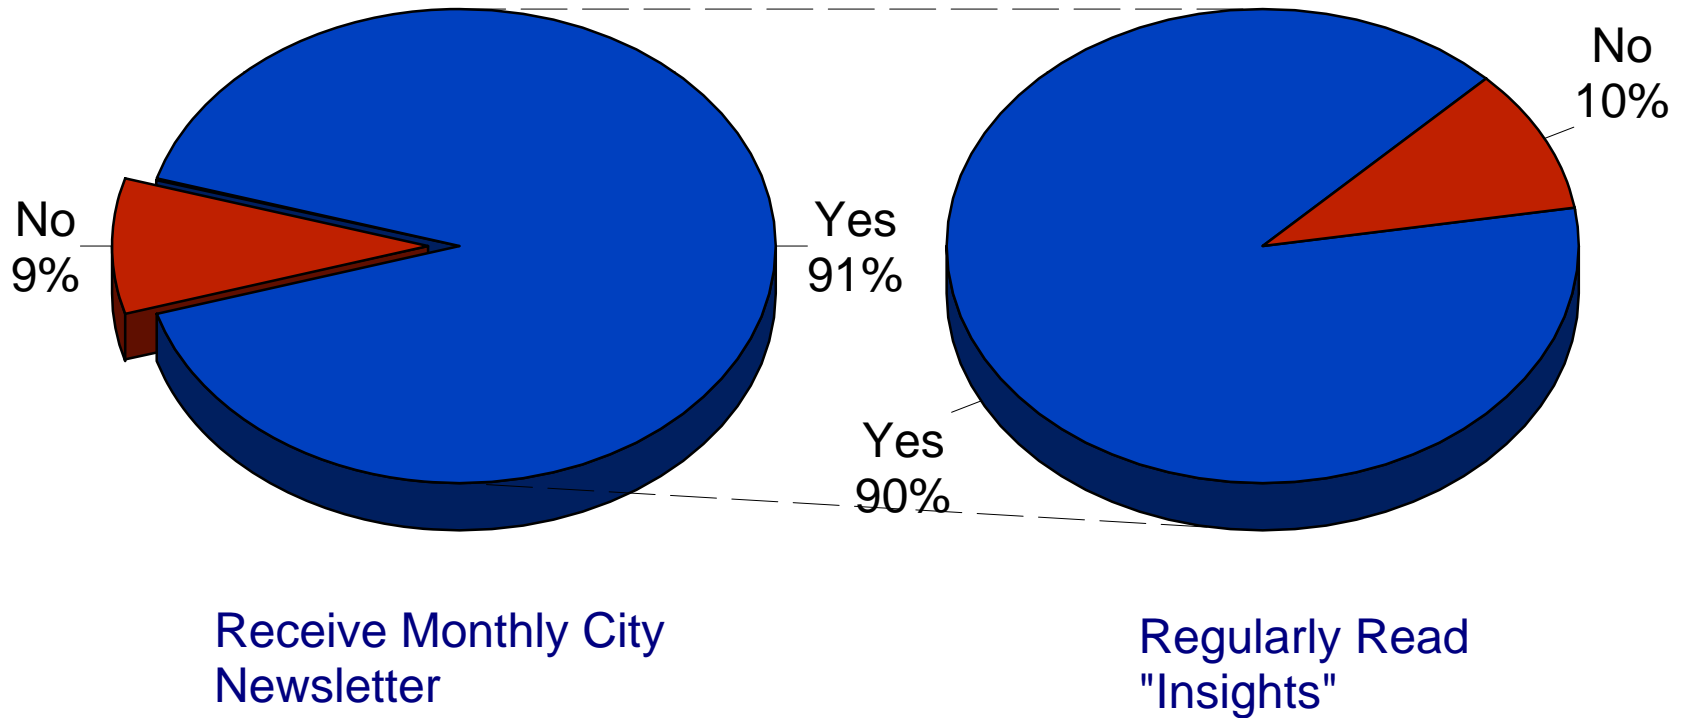

"Insights"

2010 City of Inver Grove Heights