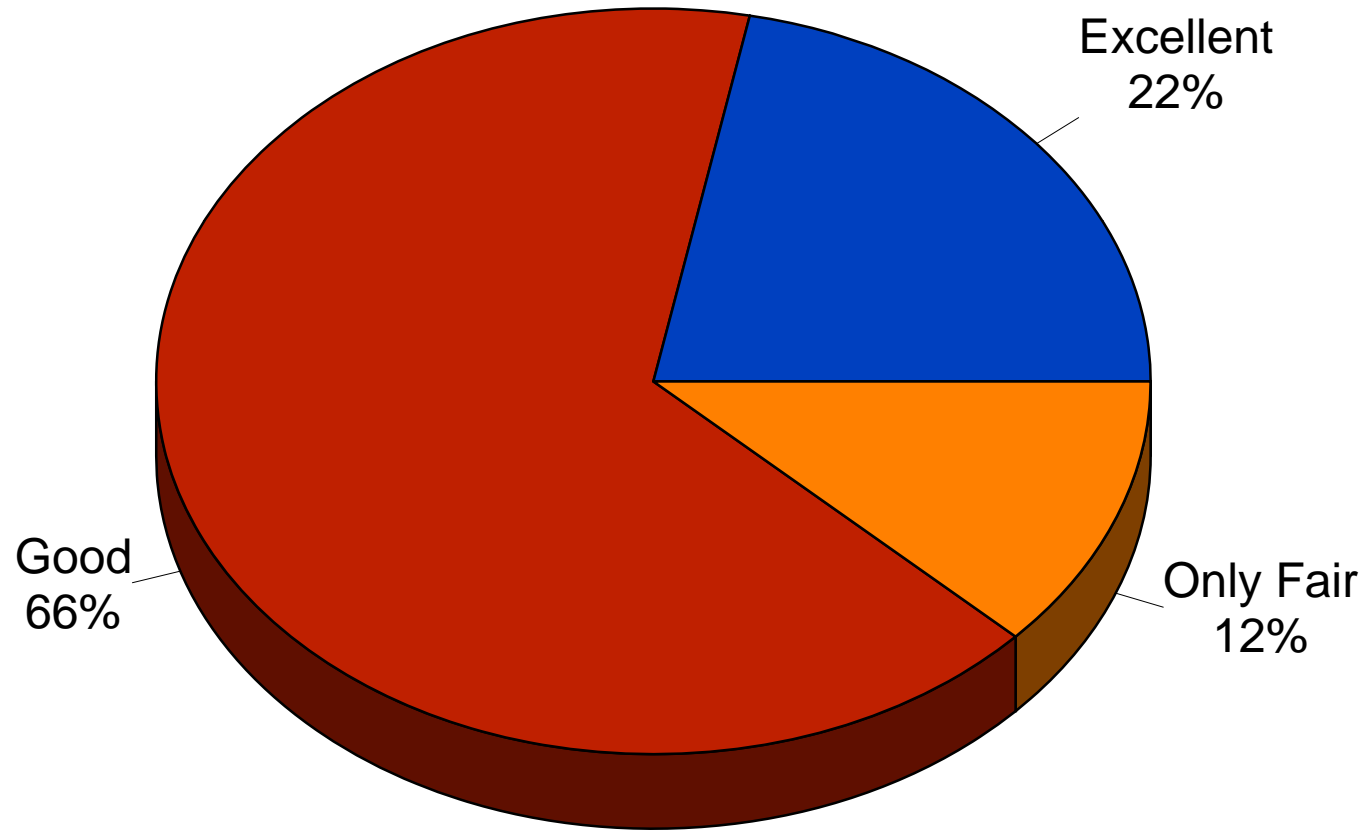

Ease of Intra-City Travel

2010 City of Inver Grove Heights