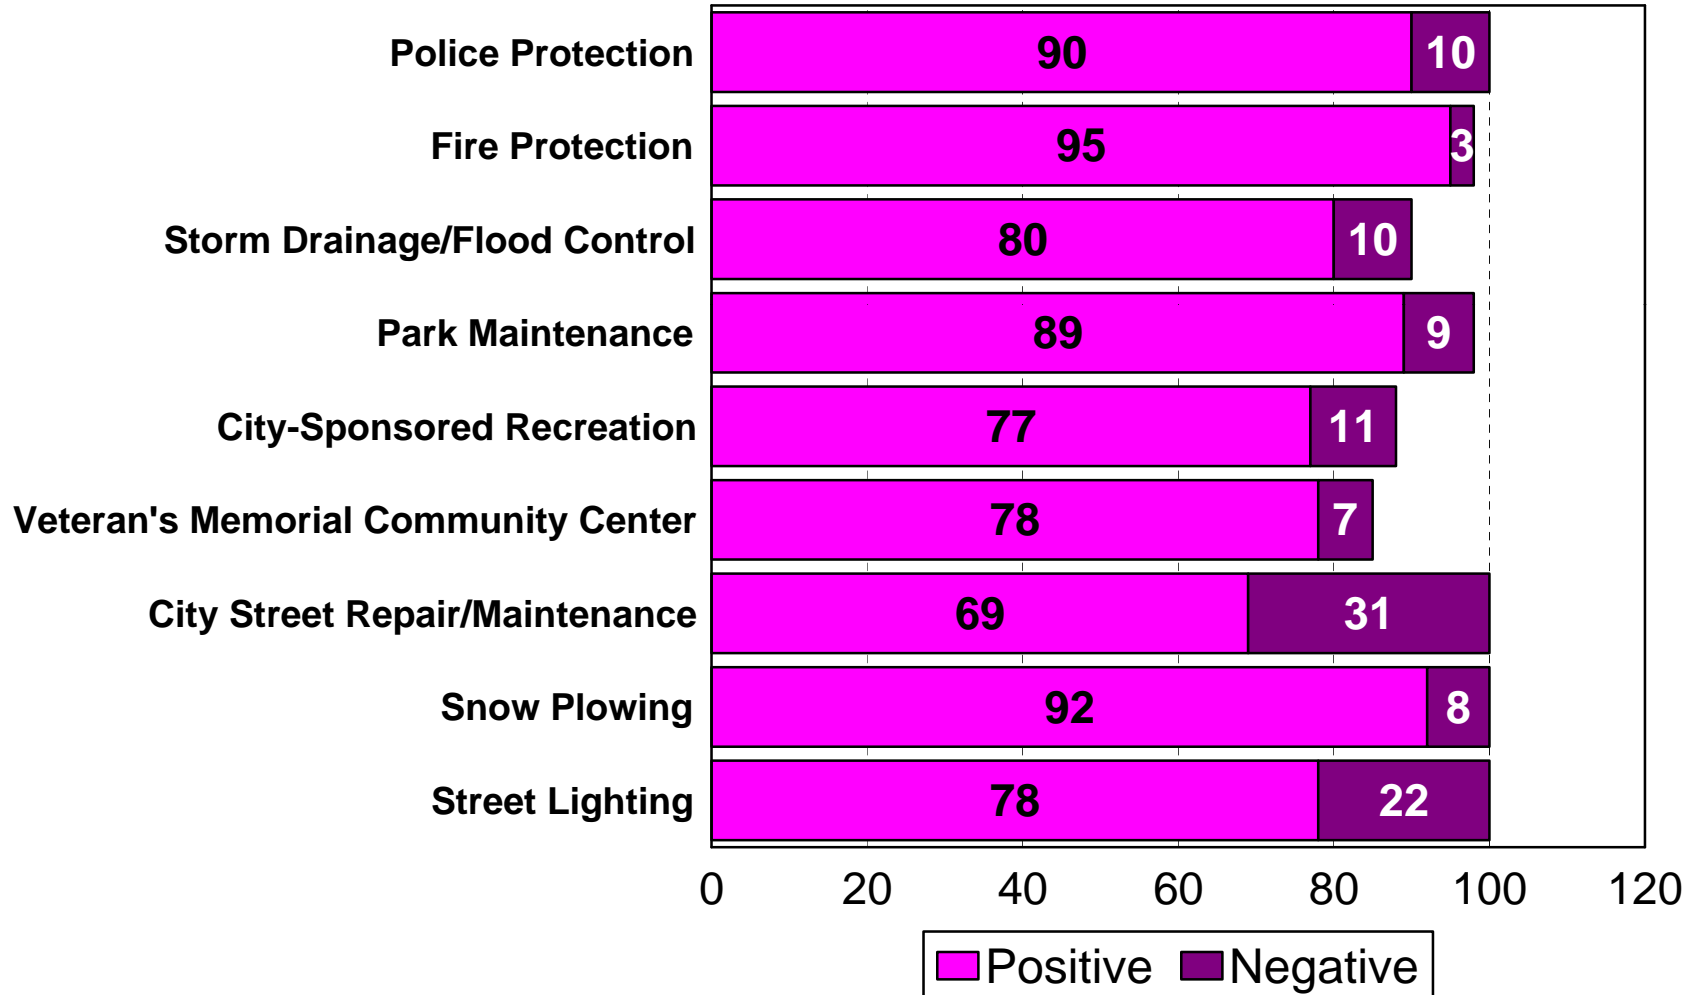

City Service Ratings

2010 City of Inver Grove Heights