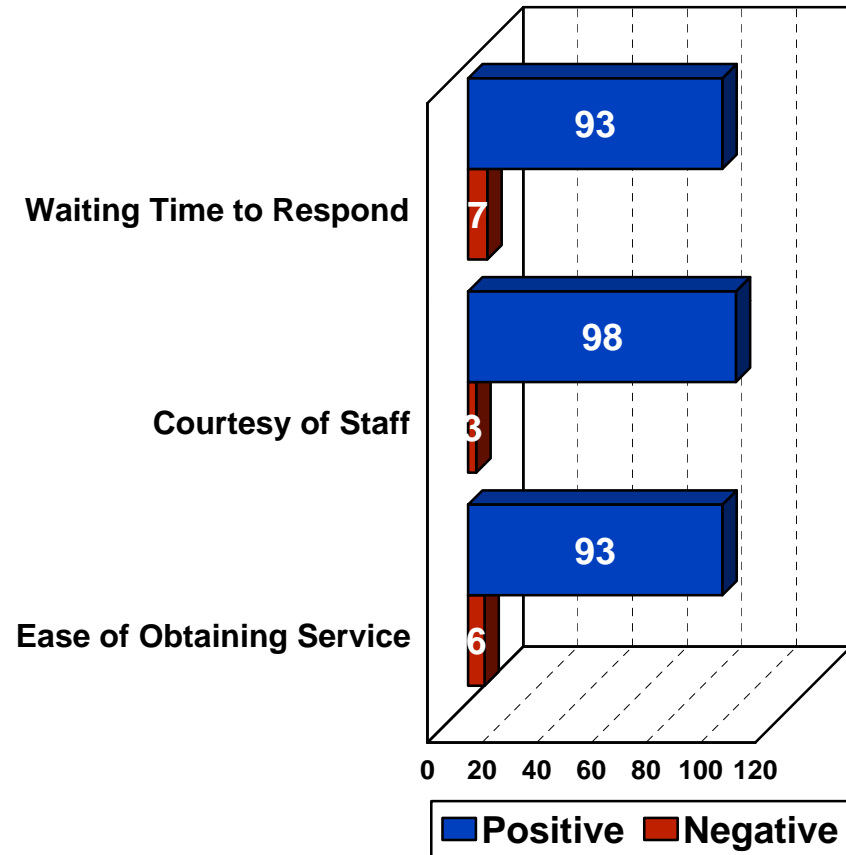

2010 City of Inver Grove Heights

Inver Grove Heights City Hall

2010 City of Inver Grove Heights

Contact City Hall

Customer Service Dimensions

Principal Information Source

2010 City of Inver Grove Heights

Decision Resources, Ltd.