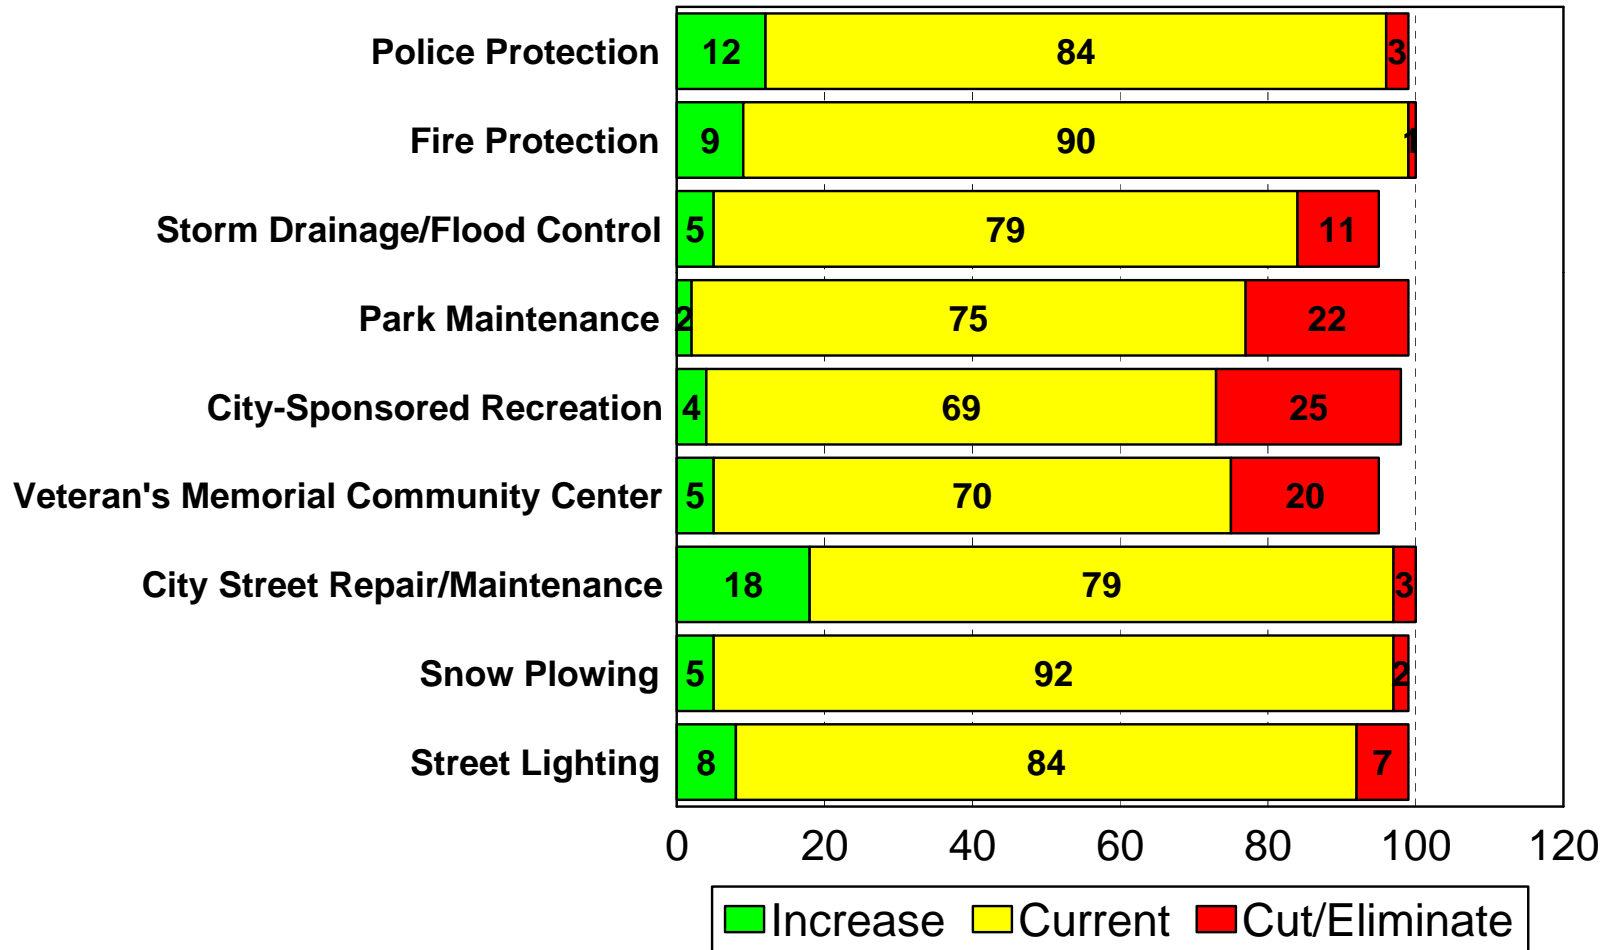

2010 City of Inver Grove Heights

City Service Importance

2010 City of Inver Grove Heights

City Service Funding

2010 City of Inver Grove Heights

Unsafe City Areas

2010 City of Inver Grove Heights

General Feeling of Safety

2010 City of Inver Grove Heights

Walking Alone at Night in Neighborhood

In Their Home

Park Usage

2010 City of Inver Grove Heights

Meeting Household Needs

2010 City of Inver Grove Heights

Leave City to go to Work